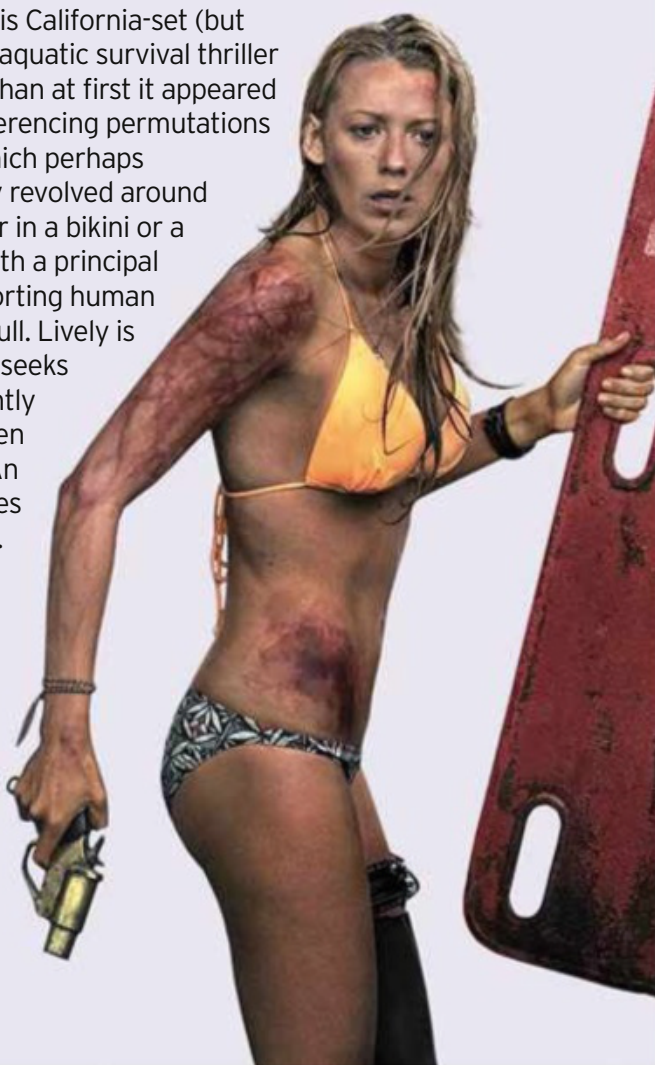

Film Reviews

FILMS ON BBC1, BBC2, ITV, C4 AND C5, AND OTHER DIGITAL HIGHLIGHTS

Saturday 20

ANDREW COLLINS

FILM OF THE DAY

The Shallows ★★★

9.00-10.40pm C4

15

THRILLER This California-set (but Australia-shot) aquatic survival thriller is less shallow than at first it appeared in the *Jaws*-referencing permutations of its poster, which perhaps understandably revolved around

toned star Blake Lively either in a bikini or a wetsuit. But hey, it's a film with a principal cast of one, with a few supporting human snacks and a charming seagull. Lively is medical student Nancy, who seeks out the Baja beach her recently deceased mother visited when she was pregnant with her. An independent type, Nancy goes for one last surf before dusk. Cue a great white shark, which strands her on a rock, with a board and her ingenuity – a vital asset. Directed by Jaume Collet-Serra, the Spaniard usually forcing Liam Neeson into tight corners in high-concept fare like *Non-Stop* and *The Commuter*, *The Shallows* is pretty original for a genre picture and Lively lives up to her name. (US 2016, violence, HD)